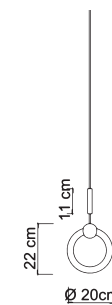

9214 LAYLA/CO

Power 11W Led- Driver not included  
 Input 220/240 V- 50/60Hz  
 Kelvin Sikrea Dynamic Dimmer  
 Dimmable Yes  
 Real Lumen Dimmable Max 818  
 CRI 90  
 IP 20  
 L. Wire 500 cm  
 Weight N: 0,5kg G: 1,4kg  
 Volume 0,0110 m<sup>3</sup>